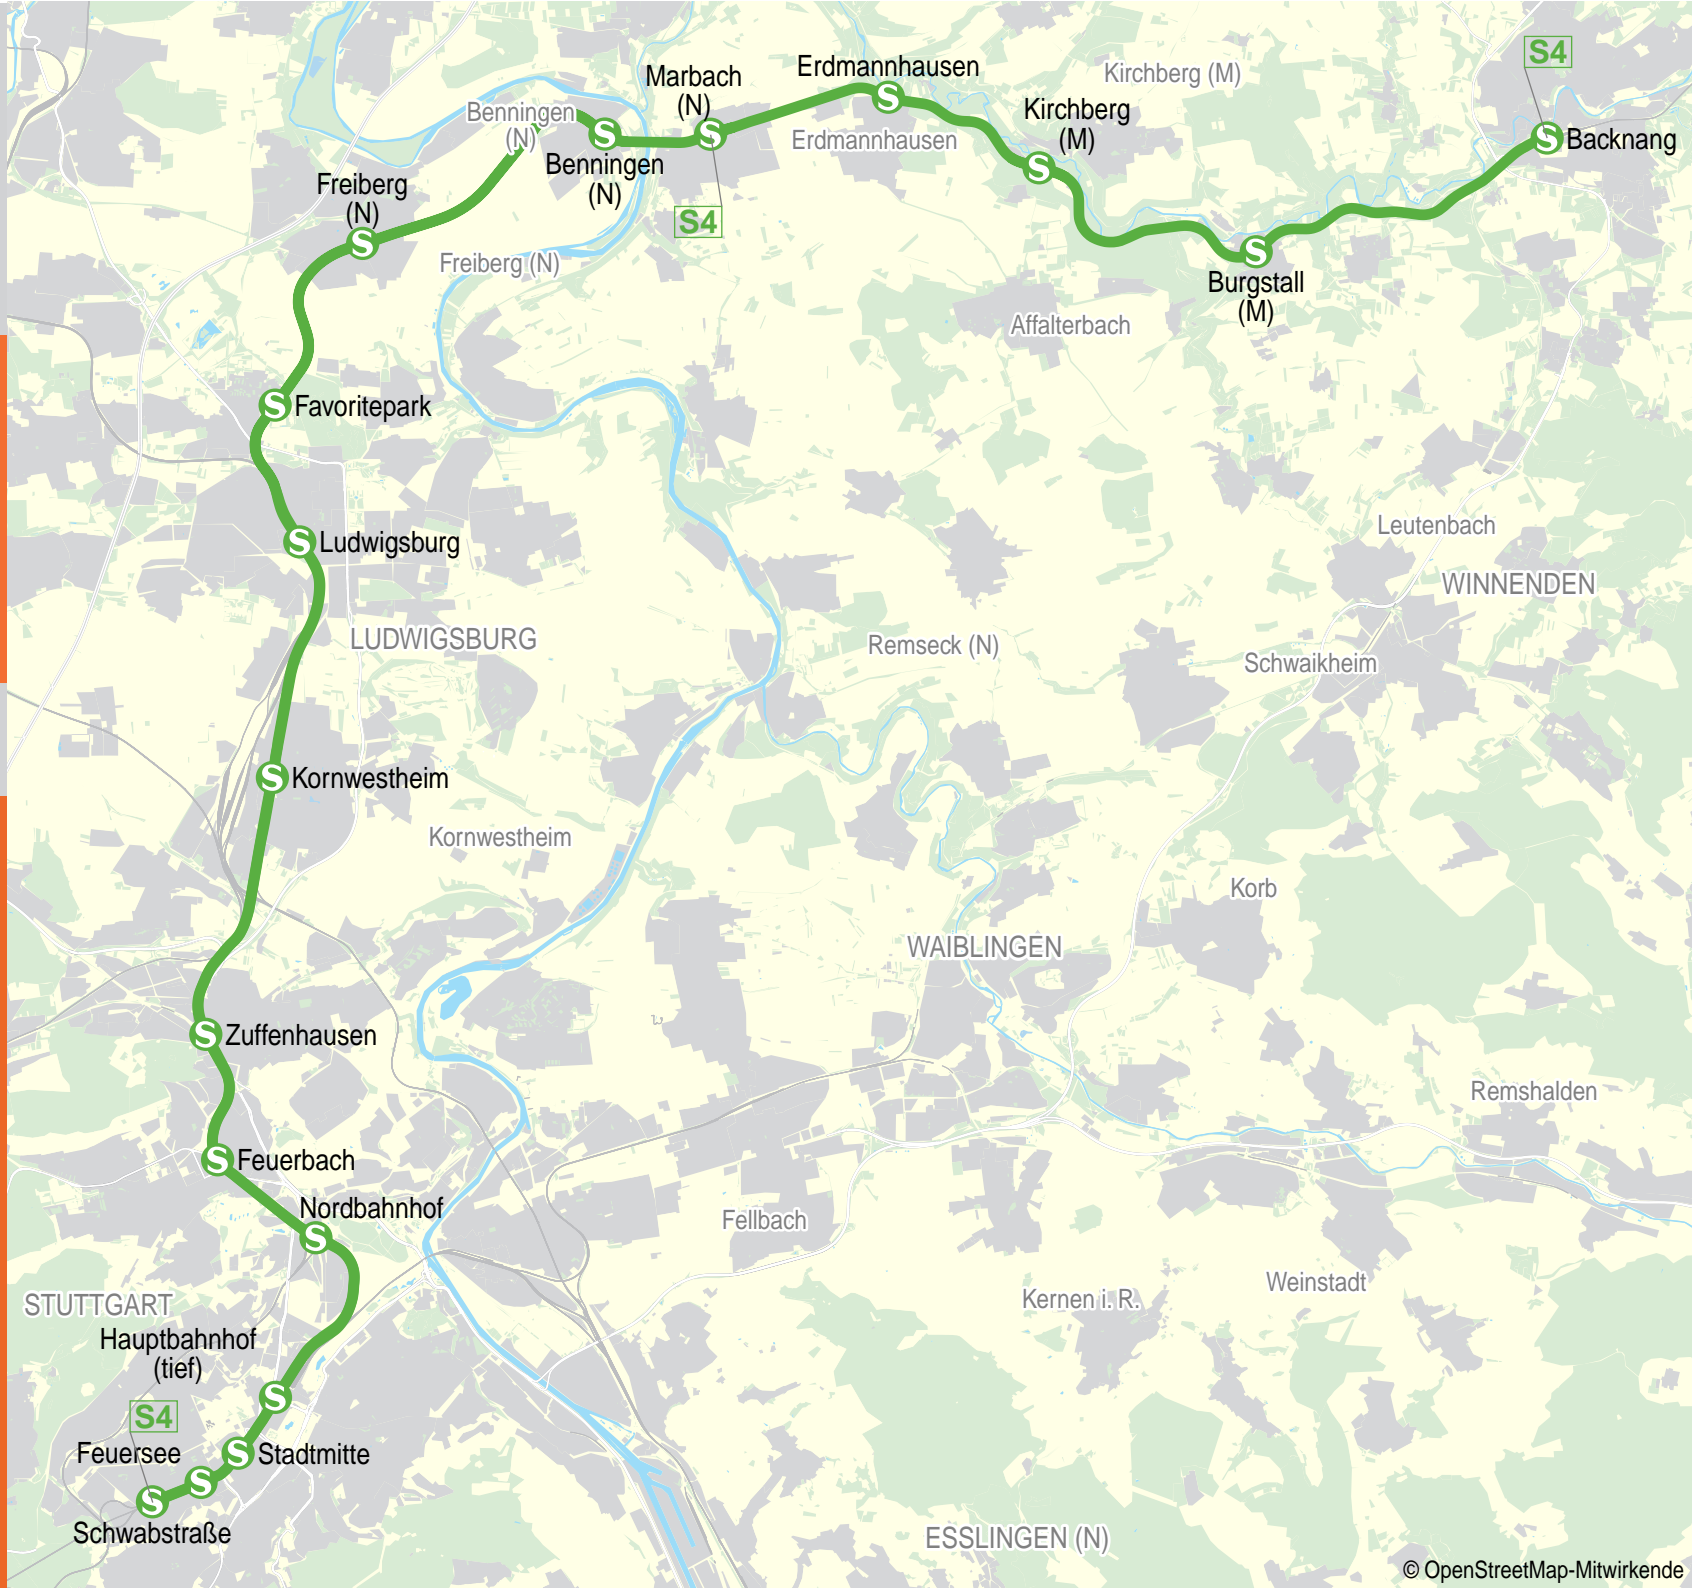

S4

Backnang - Marbach - Stuttgart

Gültig ab 15.12.2024

Haben Sie noch Fragen?

Kundendialog DB Regio AG
Telefon: +49 711 46928253
E-Mail: kundendialog.baden-wuerttemberg@deutschebahn.com
www.bahn.de, www.s-bahn-stuttgart.de

VVS- Service

Telefon: +49 711 19449
www.vvs.de

Verkehrs- und Tarifverbund Stuttgart GmbH (VVS)
Rotebühlstraße 121
70178 Stuttgart

Am 24. und 31.12 Verkehr wie samstags

© OpenStreetMap-Mitwirkende

S4

Backnang - Marbach - Stuttgart

MONTAG - FREITAG

Table with 2 columns: Station name and departure times for Monday-Friday.

Main table for Monday-Friday with 10 columns of departure times for various stations.

SAMSTAG

Table with 2 columns: Station name and departure times for Saturday.

SAMSTAG

Table with 2 columns: Station name and departure times for Saturday.

Main table for Saturday with 5 columns of departure times for various stations.

SONN-/FEIERTAG

Table with 2 columns: Station name and departure times for Sunday/Holiday.

SONN-/FEIERTAG

Table with 2 columns: Station name and arrival times for Sunday/Holiday.

Main table for Sunday/Holiday with 10 columns of arrival times for various stations.

ZEICHENERKLÄRUNG: 66 nur Nacht auf Samstag oder Feiertag 93 nur Nacht auf Samstag oder Sonn-/Feiertag n24 nicht 24.12.