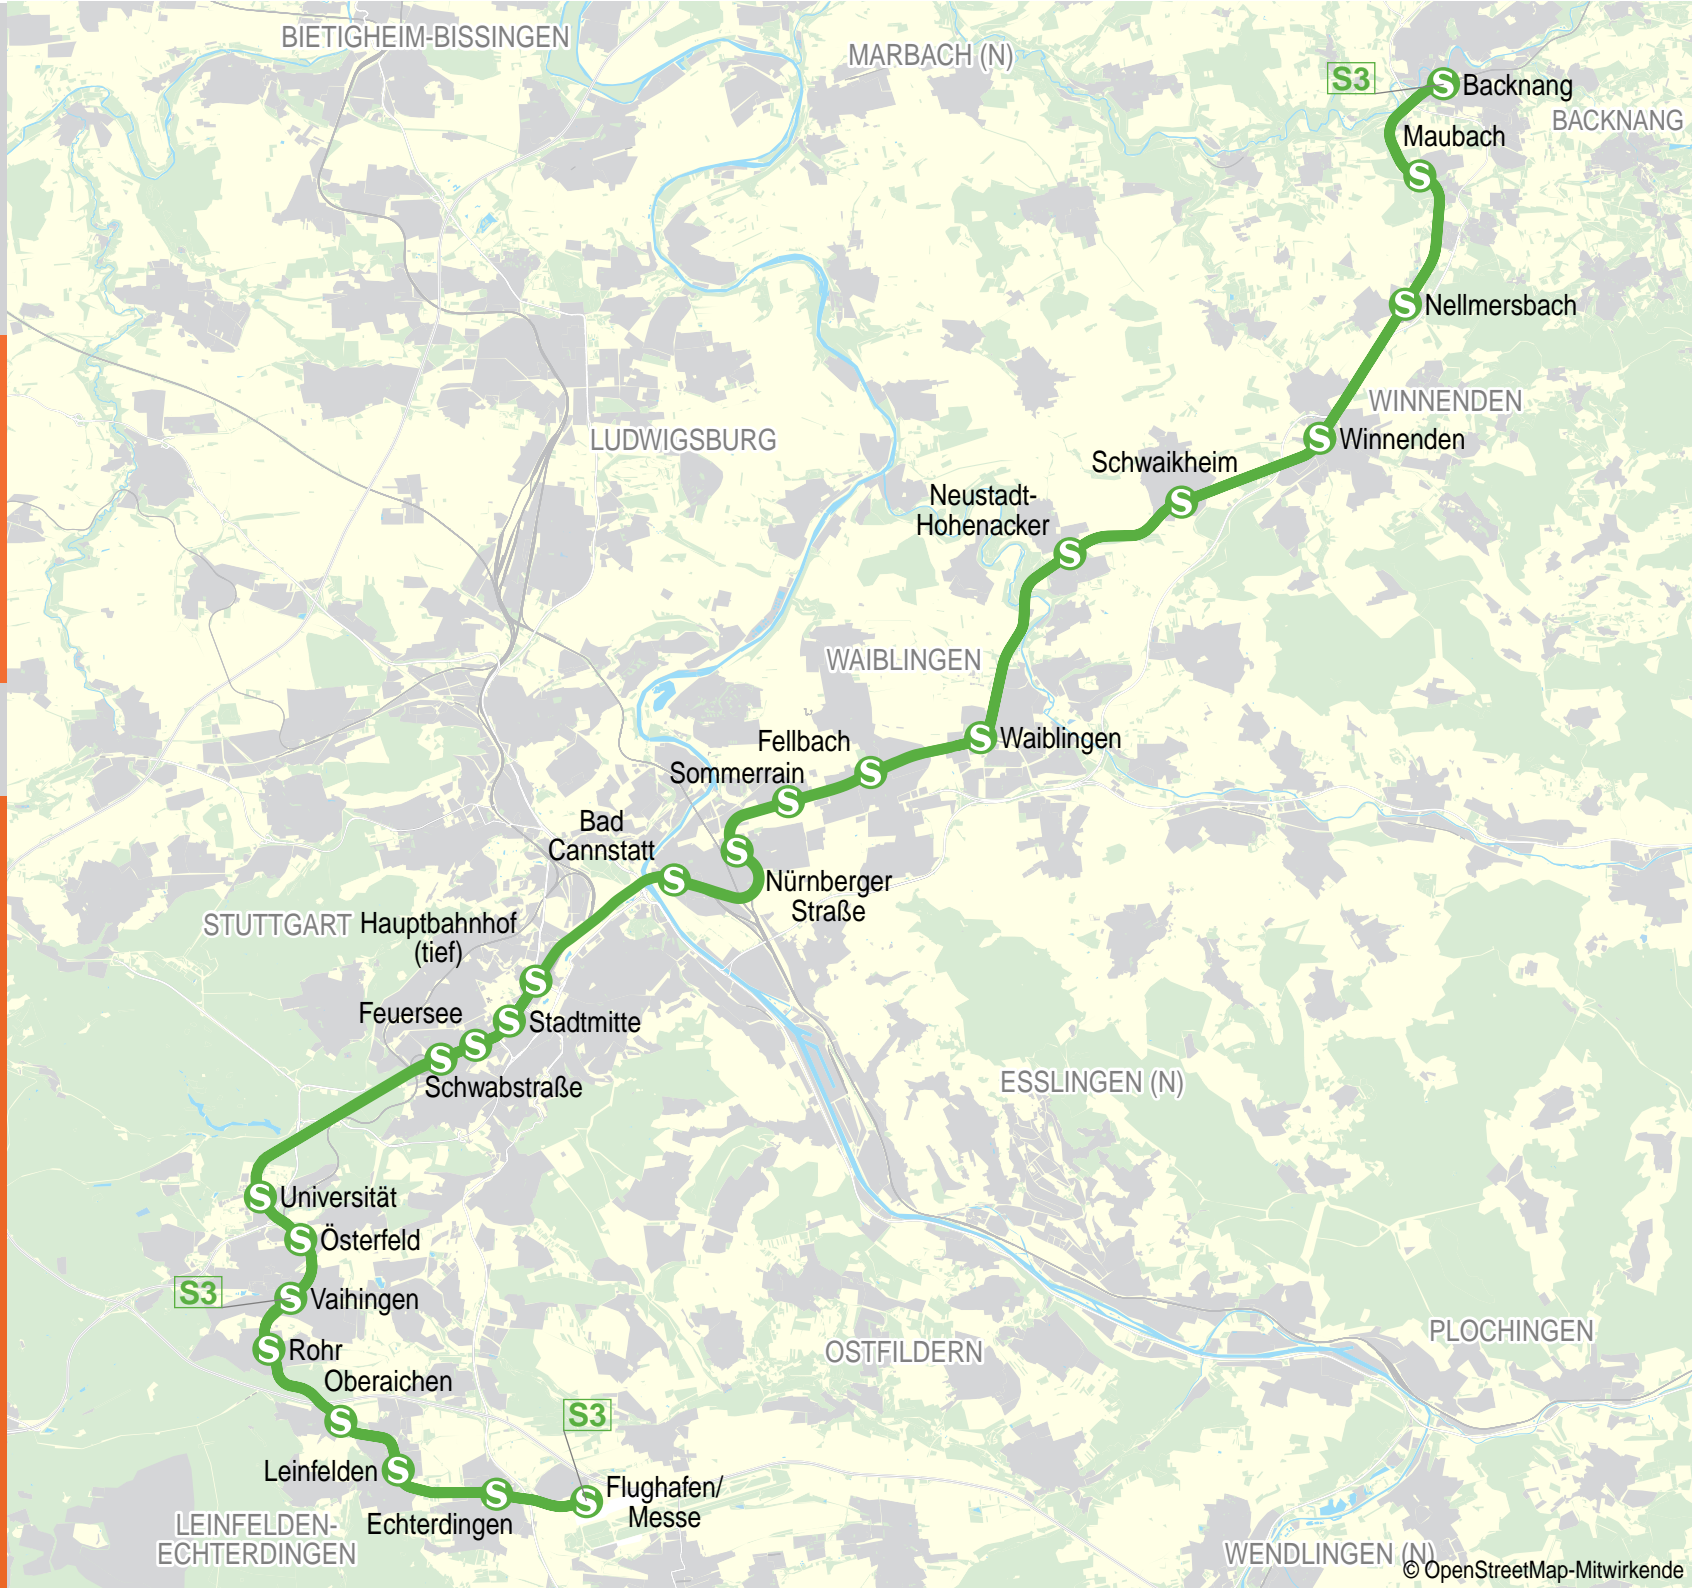

S3

Backnang - Stuttgart - Vaihingen (- Flughafen/Messe)

Gültig ab 15.12.2024

Haben Sie noch Fragen?

Kundendialog DB Regio AG
Telefon: +49 711 46928253
E-Mail: kundendialog.baden-wuerttemberg@deutschebahn.com
www.bahn.de, www.s-bahn-stuttgart.de

VVS- Service

Telefon: +49 711 19449
www.vvs.de

Verkehrs- und Tarifverbund Stuttgart GmbH (VVS)
Rotebühlstraße 121
70178 Stuttgart

Am 24. und 31.12 Verkehr wie samstags

S3

Backnang - Stuttgart - Vaihingen (- Flughafen/Messe)

MONTAG - FREITAG

Table with 2 columns: Station name and direction (ab/an). Rows include Backnang, Maubach, Nellmersbach, Winnenden, Schwaikheim, Neustadt, Waiblingen, Fellbach, Sommerrain, Nürnberger Straße, Bad Cannstatt, Hauptbahnhof, Stadtmitte, Feuersee, Universität, Österfeld, Vaihingen, Rohr, Leinfelden, Echterdingen.

Timetable for Monday-Friday with 4 columns of departure times for different directions.

SAMSTAG

Timetable for Saturday with 4 columns of departure times.

SONN-/FEIERTAG

Table with 2 columns: Station name and direction (ab/an). Rows include Backnang, Maubach, Nellmersbach, Winnenden, Schwaikheim, Neustadt, Waiblingen, Fellbach, Sommerrain, Nürnberger Straße, Bad Cannstatt, Hauptbahnhof, Stadtmitte, Feuersee, Universität, Österfeld, Vaihingen, Rohr, Leinfelden, Echterdingen.

Timetable for Sunday/Holiday with 4 columns of departure times.

ZEICHENERKLÄRUNG:

66 nur Nacht auf Samstag oder Feiertag 93 nur Nacht auf Samstag oder Sonn-/Feiertag n24 nicht 24.12.