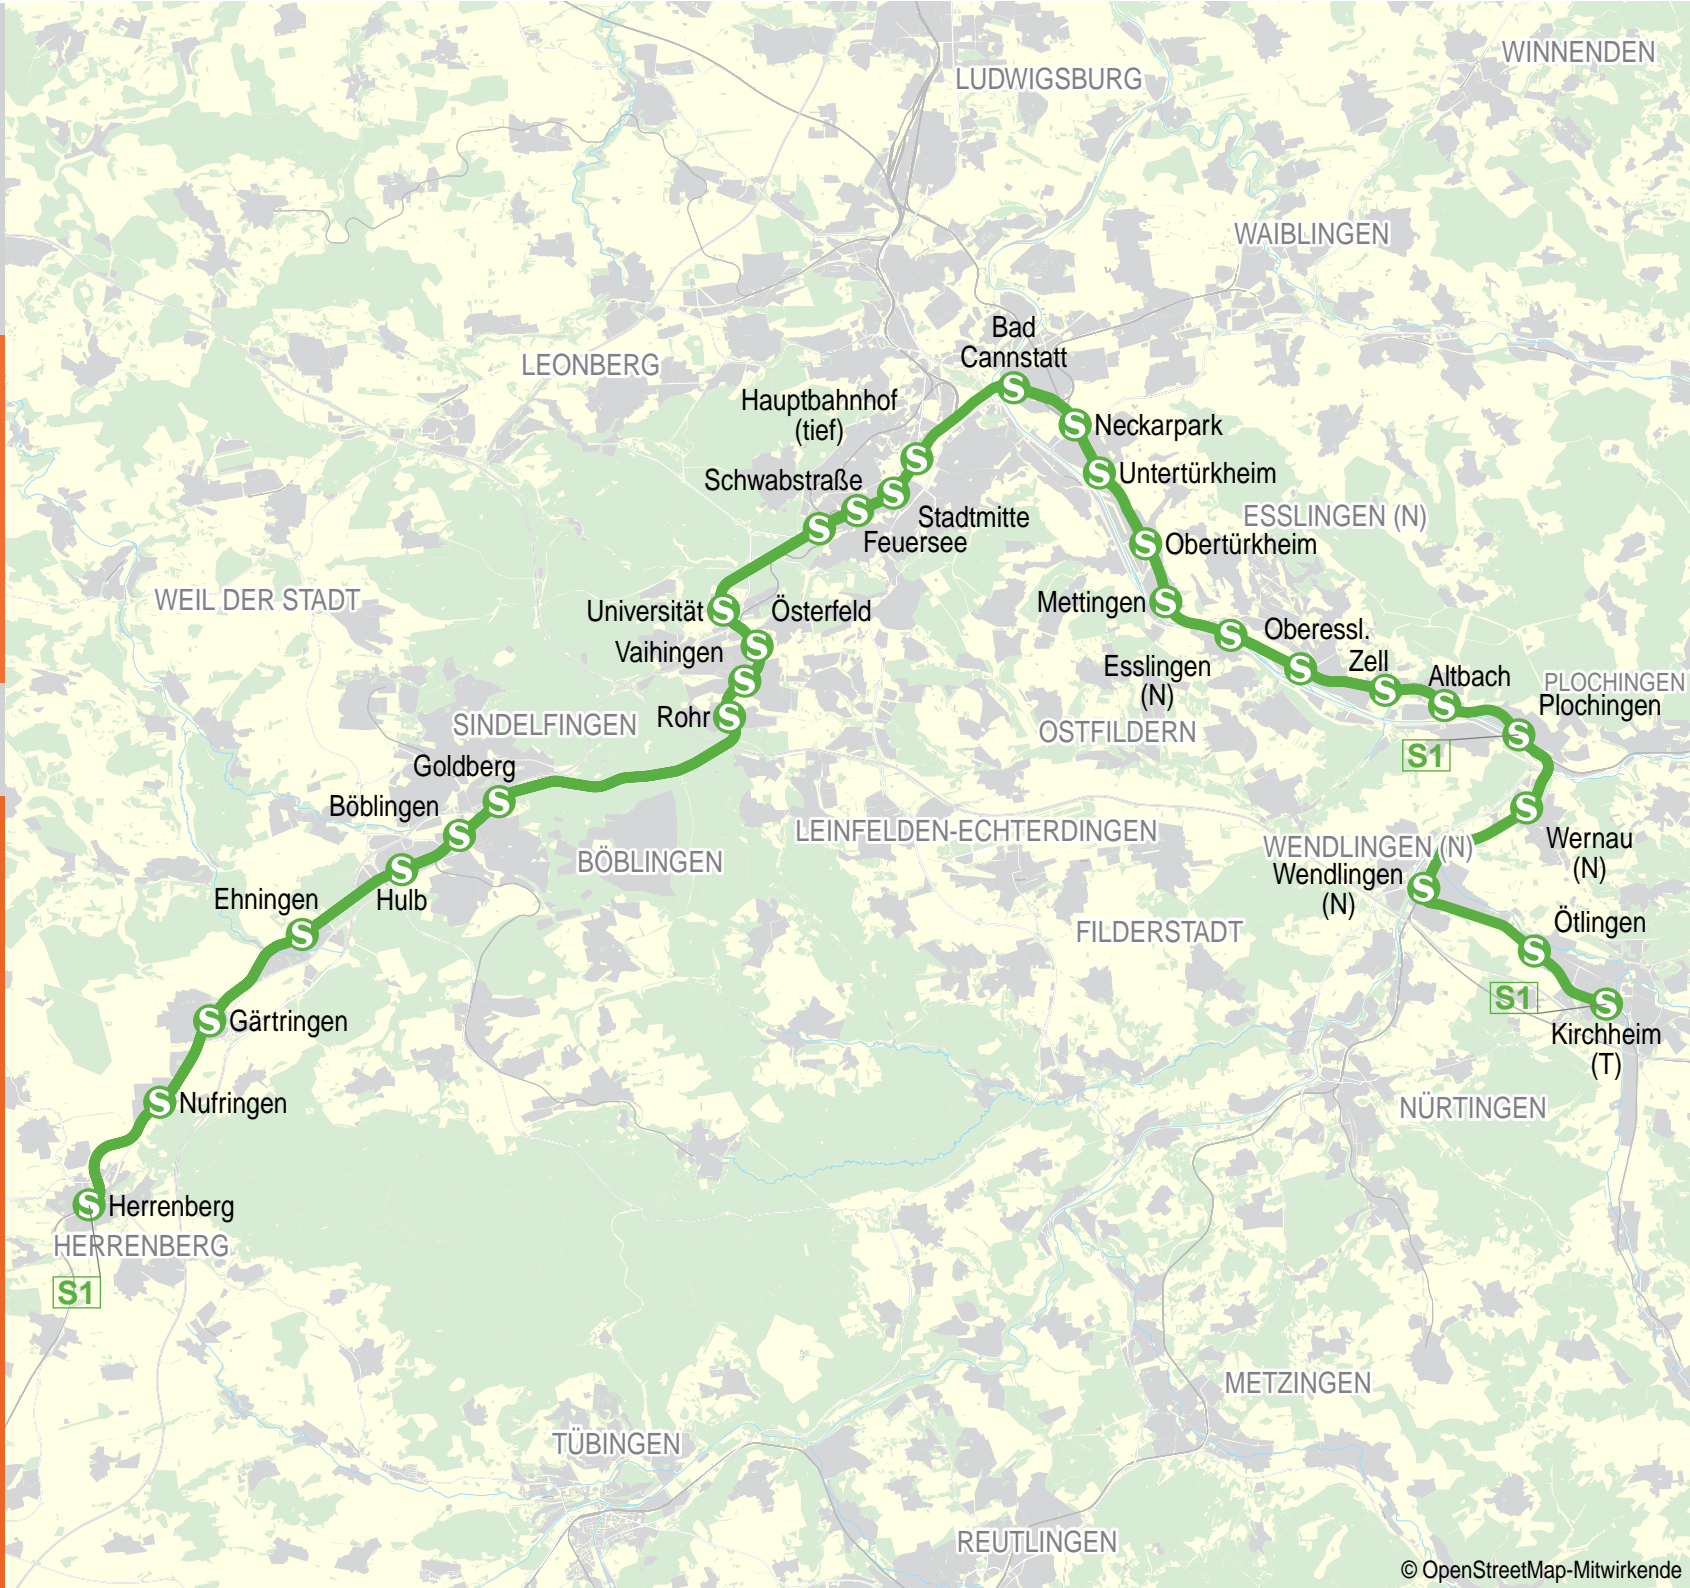

S1

Kirchheim (T) - Plochingen - Stuttgart - Herrenberg

Gültig ab 15.12.2024

Haben Sie noch Fragen?

Kundendialog DB Regio AG
Telefon: +49 711 46928253
E-Mail: kundendialog.baden-wuerttemberg@deutschebahn.com
www.bahn.de, www.s-bahn-stuttgart.de

VVS- Service

Telefon: +49 711 19449
www.vvs.de

Verkehrs- und Tarifverbund Stuttgart GmbH (VVS)
Rotebühlstraße 121
70178 Stuttgart

Am 24. und 31.12 Verkehr wie samstags

© OpenStreetMap-Mitwirkende

S1

Kirchheim (T) - Plochingen - Stuttgart - Herrenberg

Table with 3 main sections: MONTAG - FREITAG, SAMSTAG, and SONN-/FEIERTAG. Each section contains a grid of departure times for various stations along the route.

ZEICHENERKLÄRUNG: 66 nur Nacht auf Samstag oder Feiertag 93 nur Nacht auf Samstag oder Sonn-/Feiertag n24 nicht 24.12.